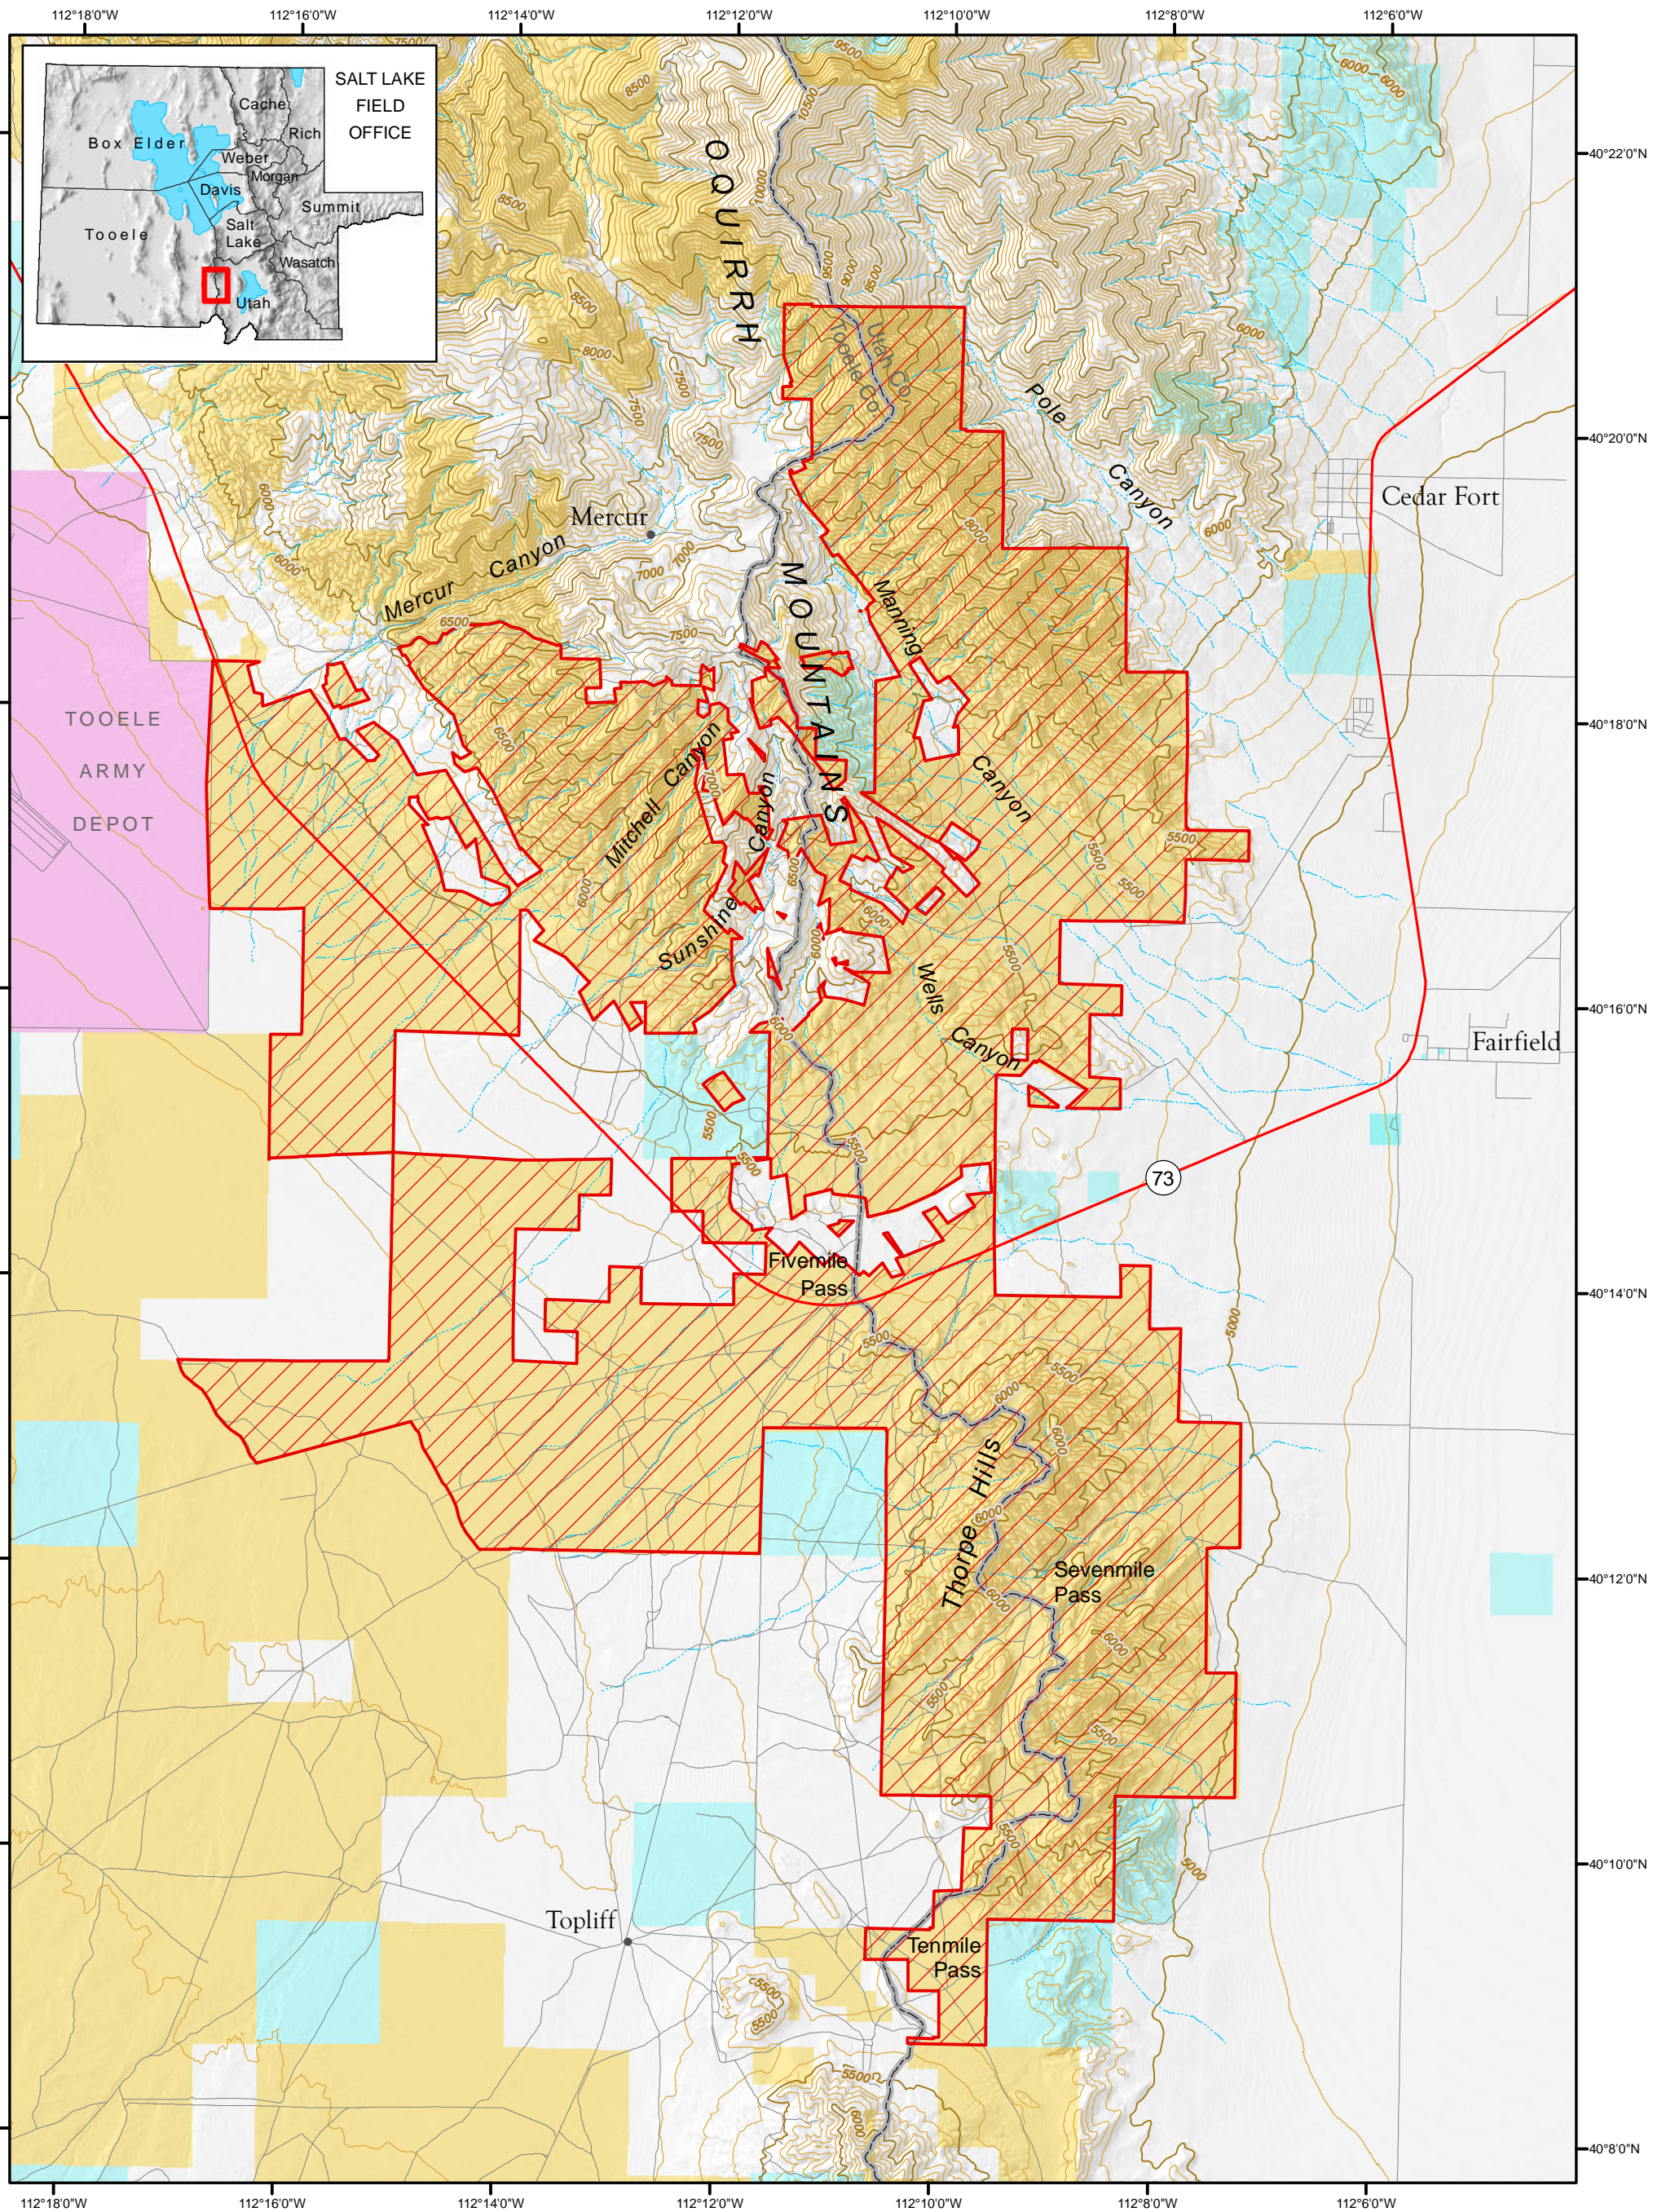

FIVEMILE PASS OHV AREA SHOOTING CLOSURE

Target Shooting Closure Area

State Highway

Other Road

Land Status

- Bureau of Land Management (BLM)
- Military Reservations and Corps of Engineers
- Private
- State
- State Parks and Recreation

August 27, 2015

No warranty is made by the Bureau of Land Management as to the accuracy, reliability, or completeness of these data for individual use or aggregate use with other data.